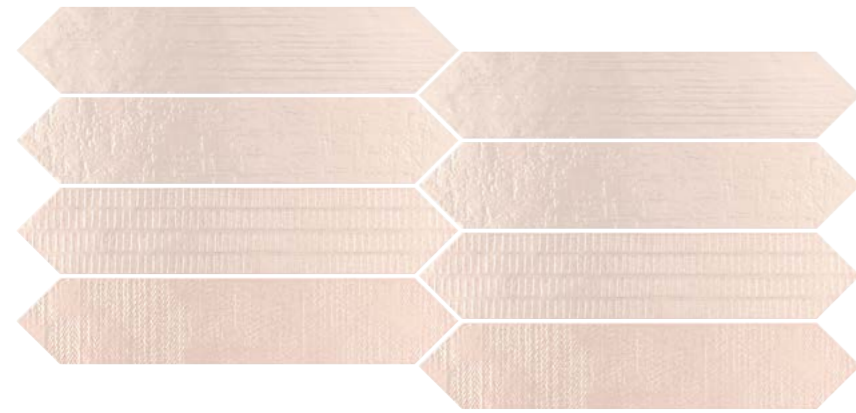

Crackle

DUNE
UNIQUE MATTERS

Roca

Crackle

Beautiful small format tile in the shape of a double-pointed arrow, an innovative, distinctively textured, shaded design in a soft palette of pastel tones. The tiles can be laid horizontally or vertically, alone or mixed and matched with the smooth metro tiles from the Crackle range.

Crackle Laguna Nieve 2.6"x13"

Crackle

Ceramic Wall

8mm  **2.6"x13"**
6.5x33 cm

Decor Nieve

2.6"x13"
187828

Decor Laguna

2.6"x13"
187829

Decor Camelia

2.6"x13"
187830

Decor Metal

2.6"x13"
187780

Technical Specifications

CHARACTERISTICS	STANDARD	DECLARED ASTM
Dimensions	ISO 10545-2	± 0.5%
Water Absorption	ISO 10545-3	E>10%
Chemical Resistance	ISO 10545-13	GA
Flatness	ISO 10545-2	± 0.5%
Crazing Resistance	ISO 10545-11	Accomplish
Resistance to Stains	ISO 10545-14	5
Breaking Strength	ISO 10545-4:9	>=125 lbf