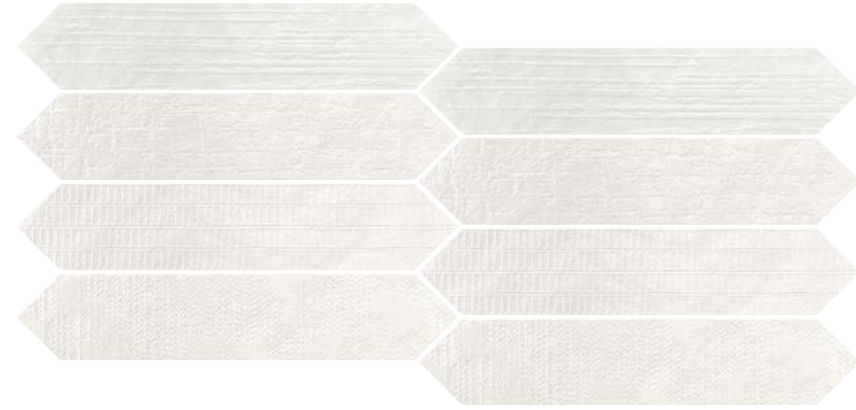

Crackle

DUNE
UNIQUE MATTERS

Roca

Crackle

Beautiful small format tile in the shape of a double-pointed arrow, an innovative, distinctively textured, shaded design in a soft palette of pastel tones. The tiles can be laid horizontally or vertically, alone or mixed and matched with the smooth metro tiles from the Crackle range.

Crackle Laguna Nieve 2.6"x13"

Crackle

Ceramic Wall

8mm  **2.6"x13"**
6.5x33 cm

Decor Nieve

2.6"x13"
187828

Decor Laguna

2.6"x13"
187829

Decor Camelia

2.6"x13"
187830

Decor Metal

2.6"x13"
187780

Technical Specifications

CHARACTERISTICS	STANDARD	DECLARED ASTM
Dimensions	ISO 10545-2	± 0.5%
Water Absorption	ISO 10545-3	E>10%
Chemical Resistance	ISO 10545-13	GA
Flatness	ISO 10545-2	± 0.5%
Crazing Resistance	ISO 10545-11	Accomplish
Resistance to Stains	ISO 10545-14	5
Breaking Strength	ISO 10545-4:9	>=125 lbf