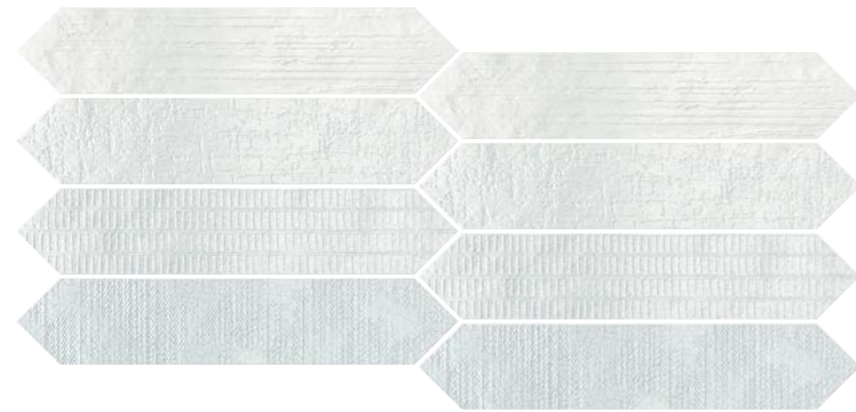

Crackle

DUNE
UNIQUE MATTERS

Roca

Crackle

Beautiful small format tile in the shape of a double-pointed arrow, an innovative, distinctively textured, shaded design in a soft palette of pastel tones. The tiles can be laid horizontally or vertically, alone or mixed and matched with the smooth metro tiles from the Crackle range.

Crackle Laguna Nieve 2.6"x13"

Crackle

Ceramic Wall

8mm  **2.6"x13"**
6.5x33 cm

Decor Nieve

2.6"x13"
187828

Decor Laguna

2.6"x13"
187829

Decor Camelia

2.6"x13"
187830

Decor Metal

2.6"x13"
187780

Technical Specifications

CHARACTERISTICS	STANDARD	DECLARED ASTM
Dimensions	ISO 10545-2	± 0.5%
Water Absorption	ISO 10545-3	E>10%
Chemical Resistance	ISO 10545-13	GA
Flatness	ISO 10545-2	± 0.5%
Crazing Resistance	ISO 10545-11	Accomplish
Resistance to Stains	ISO 10545-14	5
Breaking Strength	ISO 10545-4:9	>=125 lbf